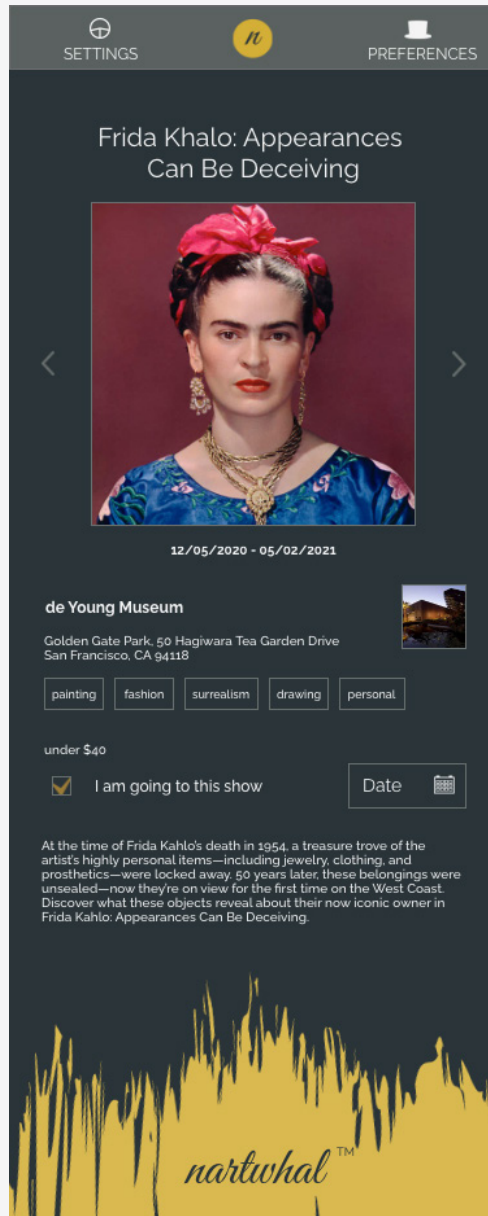

BRAND SCREENS

BRAND SCREENS

SCALING

Nartwhal is designed for mobile phones, tablets, dekstops and all web-enabled devices.

APPLICATION PAGES

Nartwhal splash screens consists of a motion graphic of a narwhal going in a circle around the title.

Nartwhal home page consists of the search interface for current, future and past art shows, with a horizontal carousel of shows.

Nartwhal settings page consists of personal profile, such as name and location, and application notification settings.