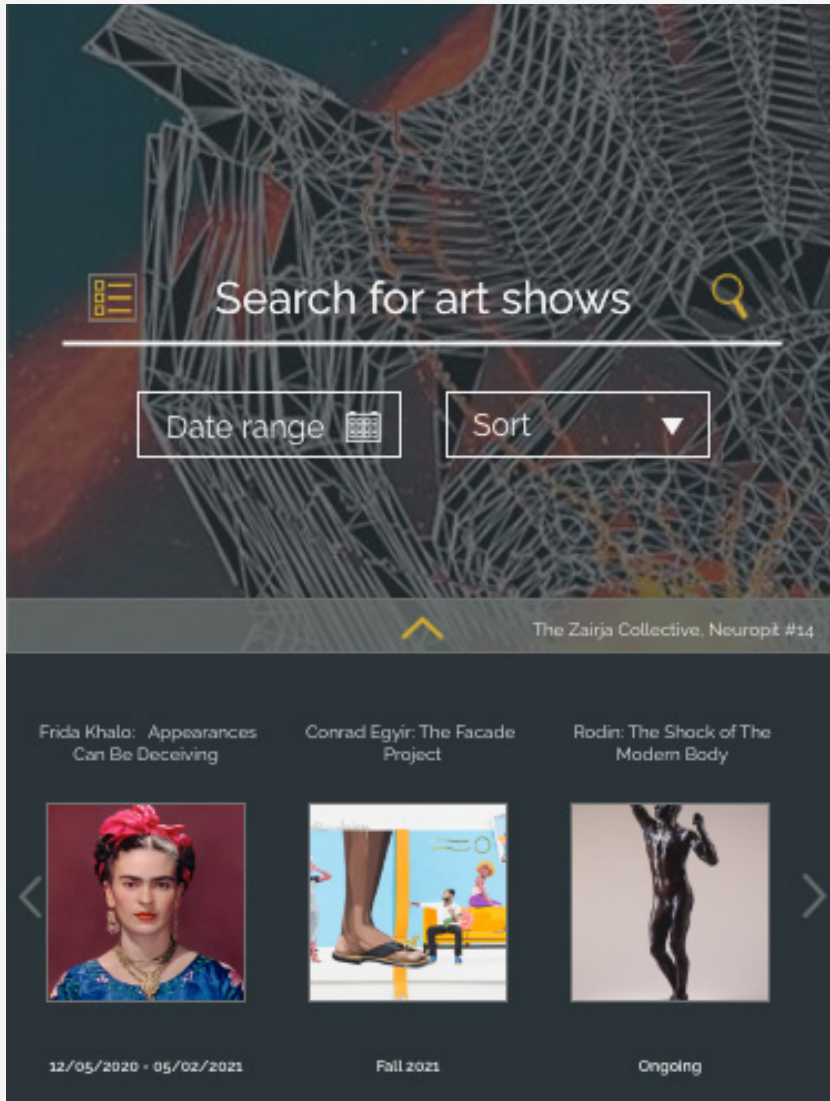

ABOUT NARTWHAL

Nartwhal is a search and discovery engine for art exhibits. Nartwhal helps people of all backgrounds discover art exhibits based on their preferred location and customizable art categories.

BRAND SCREENS

BRAND SCREENS

SCALING

Nartwhal is designed for mobile phones, tablets, dekstops and all web-enabled devices.

APPLICATION PAGES

Nartwhal splash screens consists of a motion graphic of a narwhal going in a circle around the title.

Nartwhal home page consists of the search interface for current, future and past art shows, with a horizontal carousel of shows.

Nartwhal settings page consists of personal profile, such as name and location, and application notification settings.