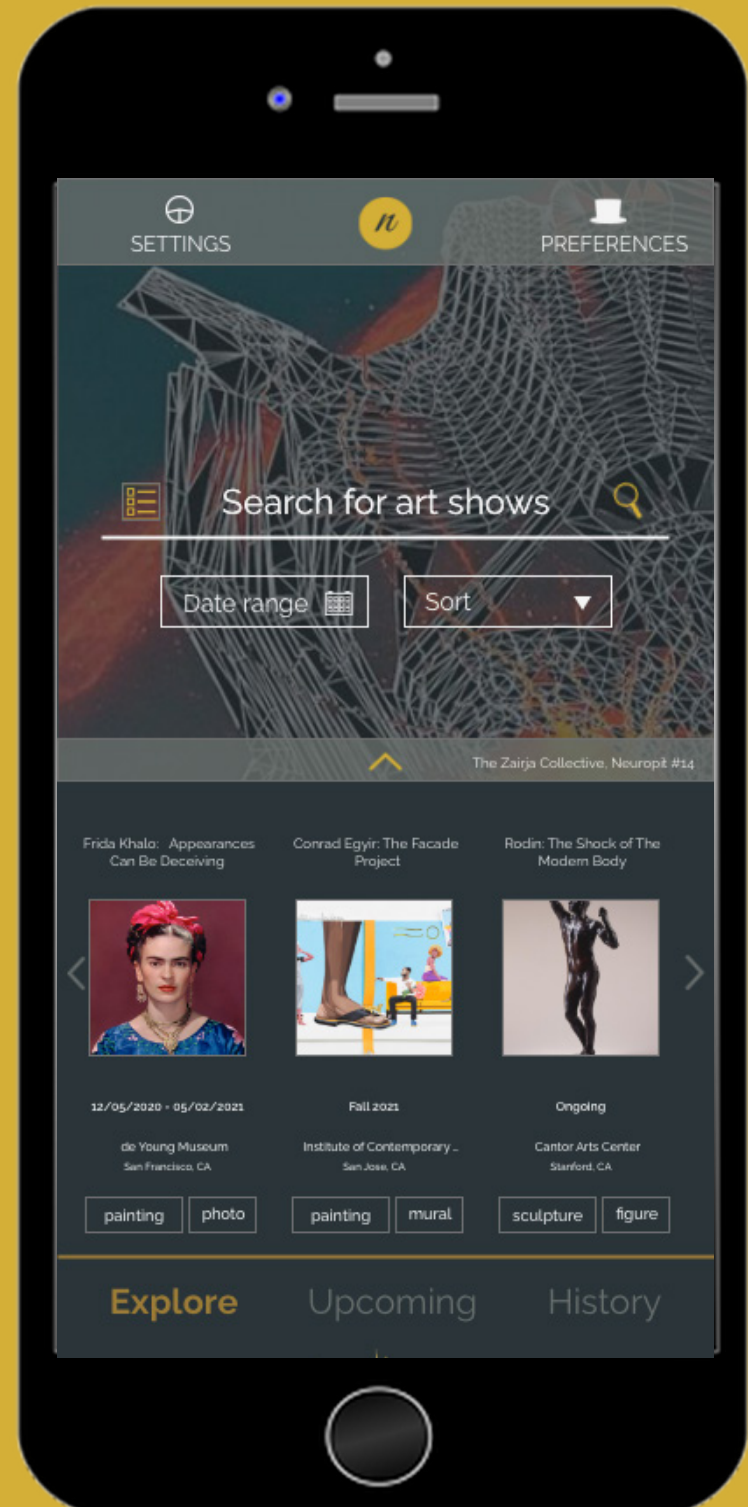

ABOUT NARTWHAL

Nartwhal is a search and discovery engine for art exhibits. Nartwhal helps people of all backgrounds discover art exhibits based on their preferred location and customizable art categories.

BRAND SCREENS

BRAND SCREENS

SCALING

Nartwhal is designed for mobile phones, tablets, dekstops and all web-enabled devices.

APPLICATION PAGES

Nartwhal splash screens consists of a motion graphic of a narwhal going in a circle around the title.

Nartwhal home page consists of the search interface for current, future and past art shows, with a horizontal carousel of shows.

Nartwhal settings page consists of personal profile, such as name and location, and application notification settings.

Nartwhal preferences page consists of customizable art categories, which drive the suggestion engine.

Nartwhal details page consists of art show details such as address, dates, and links to buy tickets.