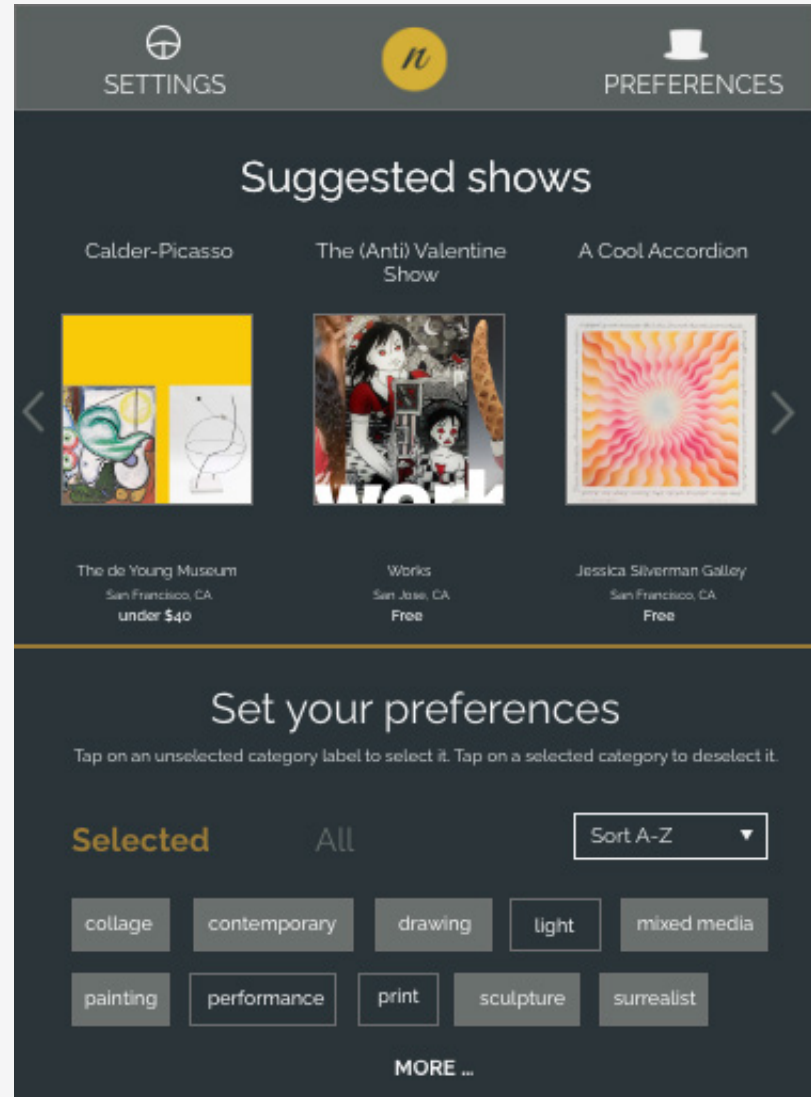

BRAND SCREENS

BRAND SCREENS

SCALING

Nartwhal is designed for mobile phones, tablets, dekstops and all web-enabled devices.

APPLICATION PAGES

Nartwhal splash screens consists of a motion graphic of a narwhal going in a circle around the title.

Nartwhal home page consists of the search interface for current, future and past art shows, with a horizontal carousel of shows.

Nartwhal settings page consists of personal profile, such as name and location, and application notification settings.

Nartwhal preferences page consists of customizable art categories, which drive the suggestion engine.

Nartwhal details page consists of art show details such as address, dates, and links to buy tickets.